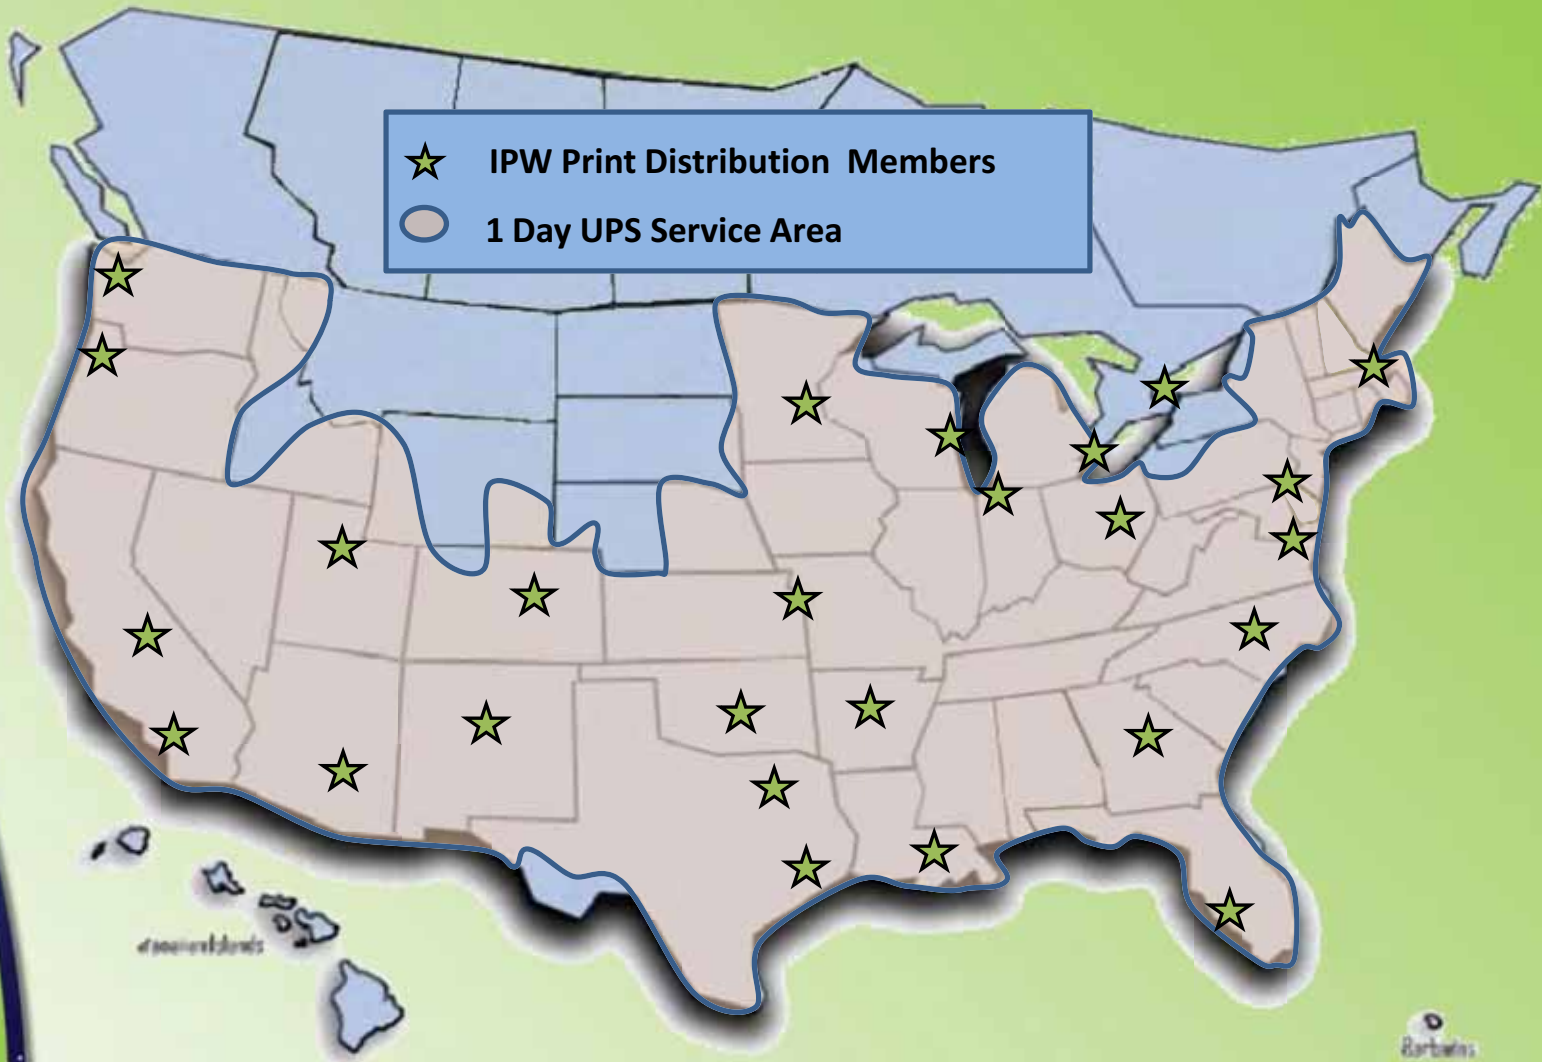

National Footprint – Regional Distribution

Coastal Printing, a member of IPW Communications' Nationwide, Print-Distribution Network is committed to supplying value, with innovative print services, competitive prices, low shipping costs and increased speed to market solutions.

Offering:

- *Online File Upload with Auto File-Processing and Proofing*
- *A National Print Network of G7 Master Printers*
- *Proof-to-Print with Consistent and Repeatable Color*
- *Multiple Print Locations & Solutions*
 - Offset sheet-fed & web printing
 - On-Demand – Digital Printing
 - Print-to-Inventory
 - Web-to-Print
 - Variable Data / Direct Mail
 - Web-to-Mobile
 - Promotional Products & Premiums
- *Next-Day Delivery using UPS Ground*
- *Reduced Print Distribution costs*
- *Increased Speed-to-Market Cycle Times*
- *Short and long term cost savings*

National Footprint – Regional Distribution

National Footprint – Regional Distribution

Twenty-six Highly Acclaimed Independent Printers
Come Together to Offer You “Best-in-Class” Service

City	State	City	State
Little Rock	AR	Plymouth	MN
Phoenix	AZ	Greensboro	NC
Fresno	CA	Albuquerque	NM
Irvine	CA	Columbus	OH
Boulder	CO	El Reno	OK
Sarasota	FL	Oshawa	ON
Atlanta	GA	Portland	OR
Michigan City	IN	Harleysville	PA
Roeland Park	KS	Houston	TX
Baker	LA	Dallas	TX
North Andover	MA	Provo	UT
Landover	MD	Spokane	WA
Royal Oak	MI	Waukesha	WI